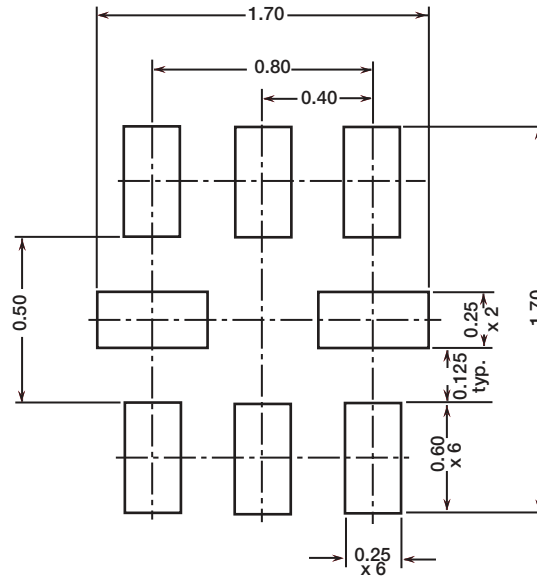

RECOMMENDED MINIMUM PADS FOR MINI QFN 8L

Suggested Minimum Pad
Dimensions in mm